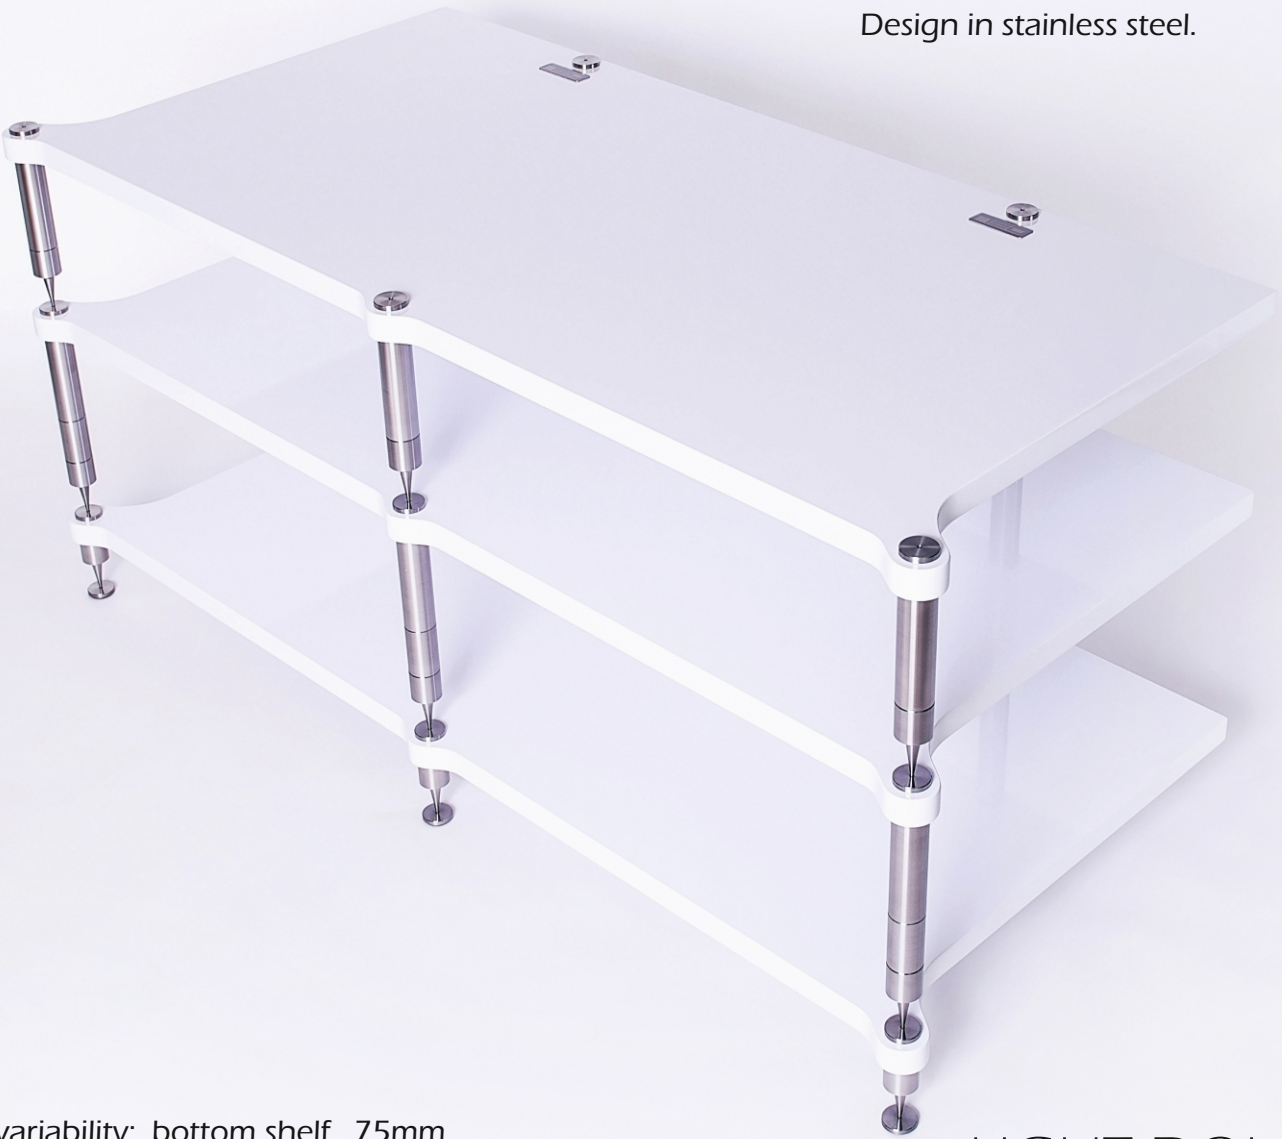

LUXURY AUDIO RACK  
LIGHT TRIPOD

**NEO**

NEO HIGH END SPEAKERS  
& LUXURY AUDIO RACK

FINISHES:

BLACK

WHITE

Black or white.

## LIGHT TRIPOD

Dimensions: 620/547 (W/D)mm

Useful sizes: 510/490 (W/D)mm

High shelf variability: bottom shelf 75mm  
122mm  
172mm  
222mm  
272mm  
322mm

FINISHES:

BLACK

WHITE

Design in stainless steel.

High shelf variability: bottom shelf 75mm  
122mm  
172mm  
222mm  
272mm  
322mm

# LIGHT DOUBLE TRIPOD

Dimensions: 1 195/547 (W/D)mm  
Useful sizes: 2x 510/490 (W/D)mm

NEO HIGH END SPEAKERS  
& LUXURY AUDIO RACK

PARTNER:

[www.neohighend.com](http://www.neohighend.com)

NEO high end speakers & luxury audio rack. handmade by neo.